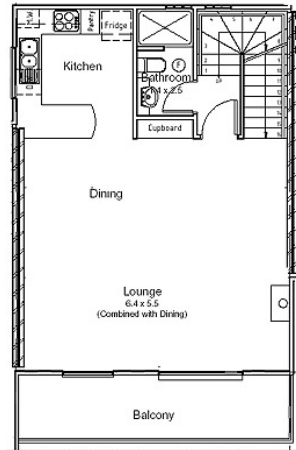

Snowbound Chalets Thredbo has it all! Luxury Features include;

- Luxurious and spacious bedroom with ensuite bathroom.
- Various bedding configurations in loft
- Fully equipped laundry with washer and dryer
- Powder Room
- Extra bathroom on living room level
- Security underground car parking for one car per Chalet with internal access
- Under floor heating supplemented by gas fireplace in lounge/dining
- Gourmet kitchen with stainless steel European appliances & marble work bench.
- Sensational views
- Lounge and dining settings for 6/8 people in comfort
- Balconies with BBQ
- Ski rack & drying room

### GROUND FLOOR

The floor features fully equipped laundry, ski/clothing storage area an ensuite bathroom with Spa bath plus powder room. Most of the master bedrooms have a TV. This bedroom has either a King or Queen bed with large walk in robes. A patio with outlook is just outside the bedroom door!

### MAIN LIVING AREA

The main living has dining seating 6-8, lounge TV/DVD kitchen with breakfast bar. The second bathroom with shower and WC is located on this floor

### LOFT BEDROOM

The loft bedroom contains minimum split king bed with TV and some Chalets have a double sofa bed also