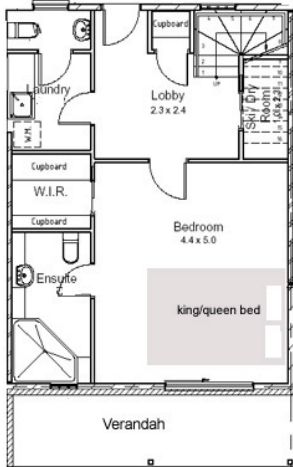

### GROUND FLOOR

The floor features fully equipped laundry, ski/clothing storage area an ensuite bathroom with Spa bath plus powder room. Most of the master bedrooms have a TV. This bedroom has either a King or Queen bed with large walk in robes. A patio with outlook is just outside the bedroom door!

### MAIN LIVING AREA

The main living has dining seating 6-8, lounge TV/DVD kitchen with breakfast bar. The second bathroom with shower and WC is located on this floor

### LOFT BEDROOM

The loft bedroom contains minimum split king bed with TV and some Chalets have a double sofa bed also